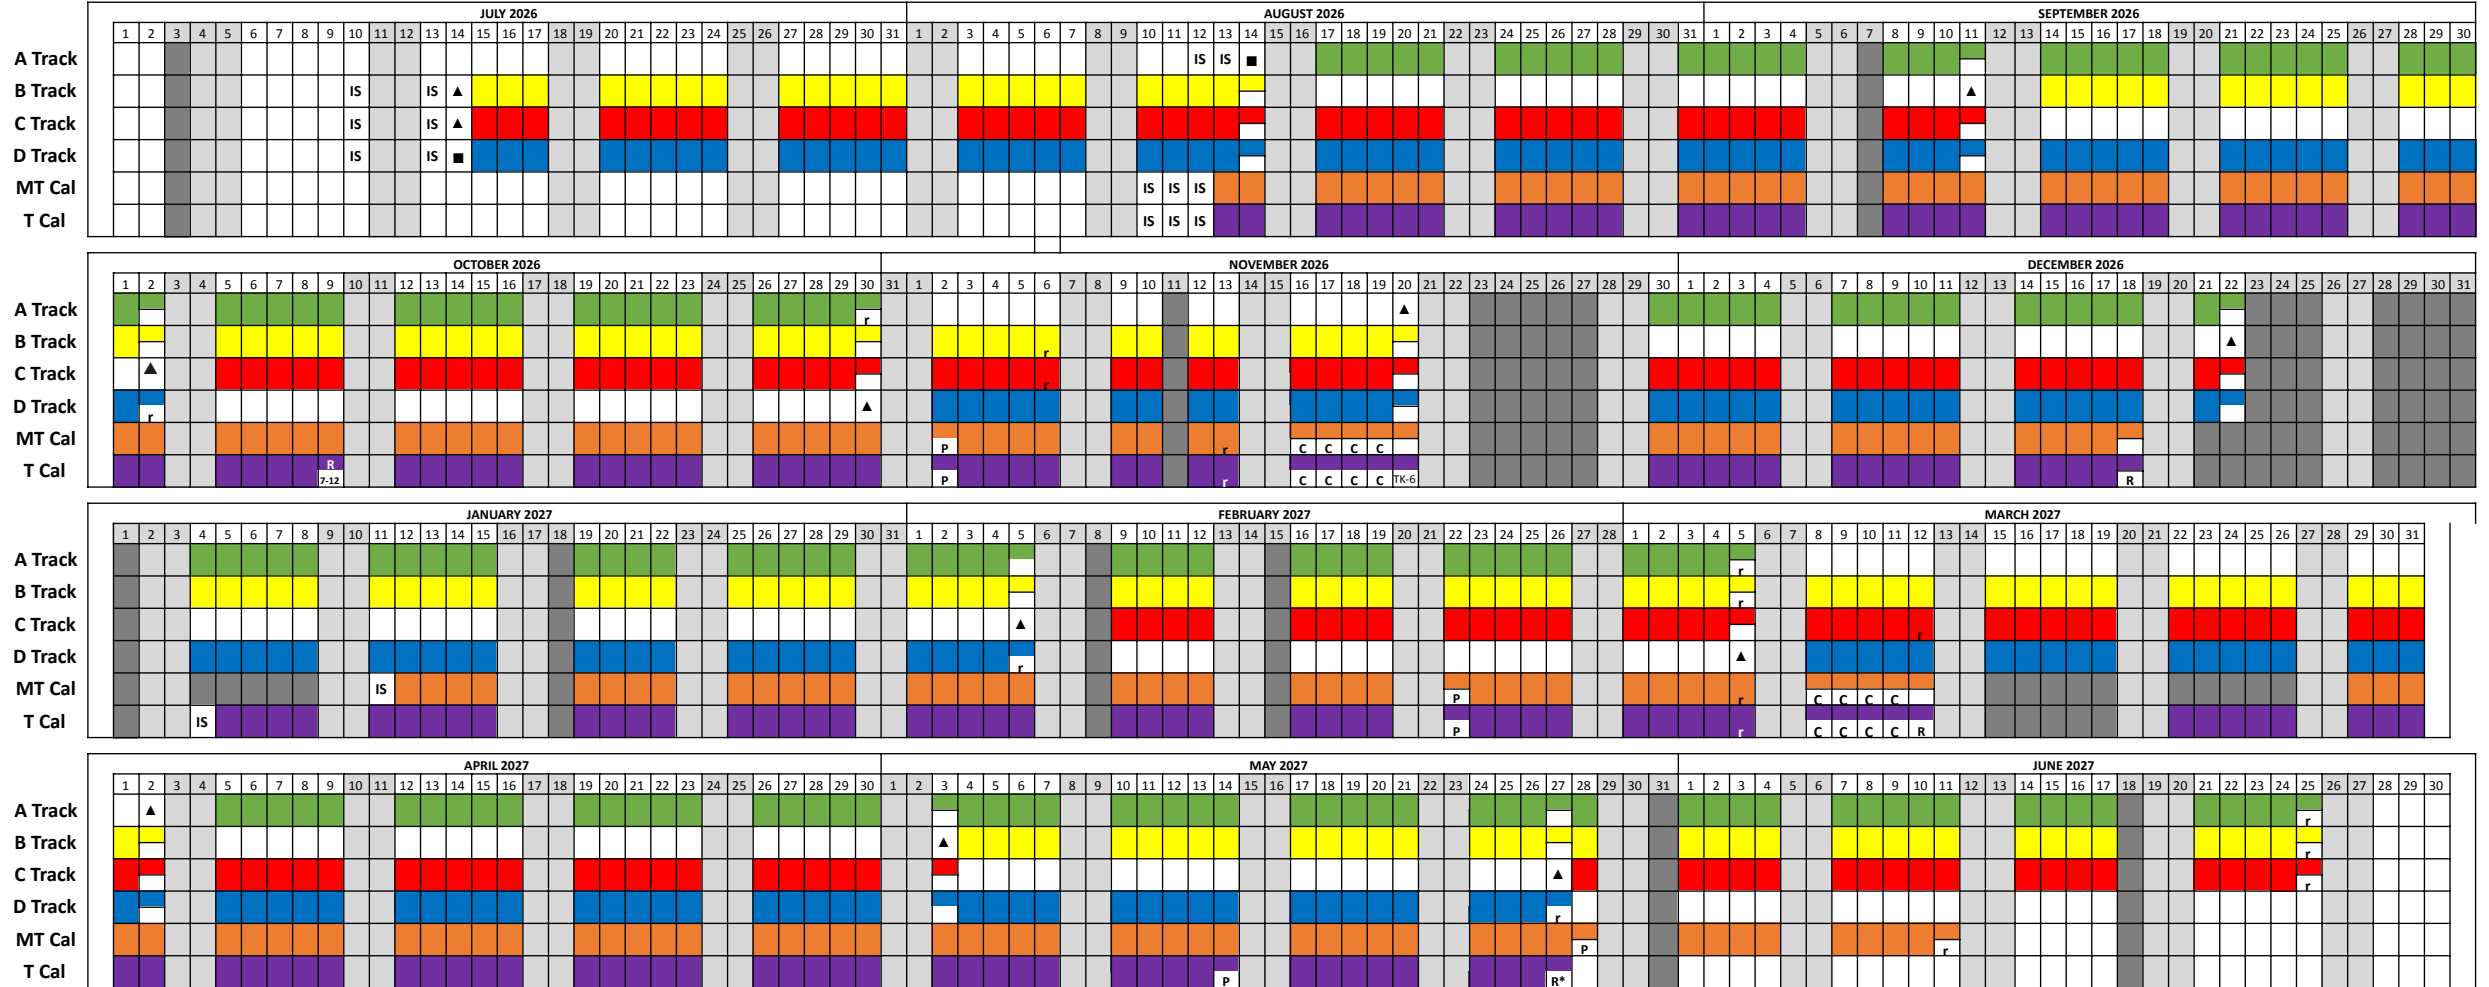

ELK GROVE UNIFIED SCHOOL DISTRICT

BOARD APPROVAL 11/19/24

2026-2027 SCHOOL YEAR CALENDAR

PARENT KEY	
<span style="color: green;">■</span>	A Track
<span style="color: yellow;">■</span>	B Track
<span style="color: red;">■</span>	C Track
<span style="color: blue;">■</span>	D Track
<span style="color: orange;">■</span>	MT Cal
<span style="color: purple;">■</span>	T Cal
<span style="background-color: grey;">■</span>	Holiday
<span style="background-color: black;">■</span>	Minimum Day
R	7-12 Report Card
C	TK-6 Conference
r	TK-6 Report Card
R*	TK-12 Report Cards
P	TK-6 Report Card Prep

HOLIDAYS	
July 4, Independence Day (Observed July 3)	Jan. 18, Martin Luther King, Jr. Day
Sept. 7, Labor Day	Feb. 8, Lincoln's Birthday
Nov. 11, Veteran's Day	Feb. 15, Presidents Day
Nov. 23 - 27, Thanksgiving Break	Mar. 15 - 19, Spring Break, Trad.
Dec. 21 - Jan. 4, Winter Break, Trad.	Mar. 15 - 26, Spring Break, Mod.
Dec. 23 - Jan. 1, Winter Break, Track A, C, D	May 31, Memorial Day
Dec. 21 - Jan. 11, Winter Break, Mod.	June 19, Juneteenth (Observed June 18)

FIRST DAY OF SCHOOL - LAST DAY OF SCHOOL	
July 15, First day of school, Tracks B, C, D	May 27, Last day of school, Trad.
Aug. 13, First day of school, M/T	May 27, Last day of school, Track D
Aug. 17, First day of school, Track A	June 11, Last day of school, Mod.
	June 25, Last day of school, Track A, B, C

STAFF KEY
IS Inservice/Professional Learning Day
■ Full Work Day
▲ Half Work Day