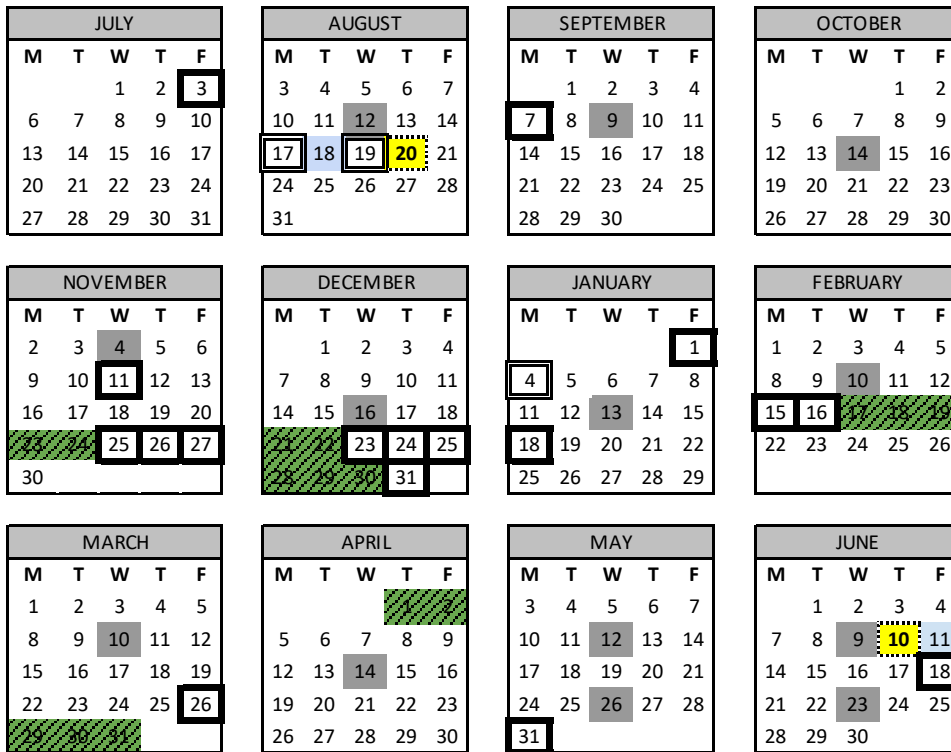

MT. PLEASANT ELEMENTARY SCHOOL DISTRICT

2026-2027 CALENDAR

Holidays
 Staff Development Days
 First & Last Day of School
 Teacher Work Days
 Non-Instructional Days
 School Board Meetings

Month	Instructional Days	Teacher Work Days	Staff Development Days	Legal/Local Holidays	Non-Instructional Days	10-Month Work Days	11-Month Work Days	12-Month Work Days
July				1				22
August	8	1	2			10	21	21
September	21			1		21	21	21
October	22					22	22	22
November	15			4	2	15	17	17
December	14			4	5	14	19	19
January	18		1	2		18	19	19
February	15			2	3	15	18	18
March	19			1	3	19	22	22
April	20				2	20	22	22
May	20			1		20	20	20
June	8	1		1		8	21	21
Totals	180	2	3	17	15	182	222	244

LEGEND:

<u>Local Holidays</u>	
Local Holiday	November 25, 2026
Thanksgiving Holiday	November 27, 2026
Christmas Holiday	December 23, 2026
Good Friday	March 26, 2027

<u>Legal Holidays</u>	
Independence Day	July 3, 2026
Labor Day	September 7, 2026
Veterans' Day	November 11, 2026
Thanksgiving Day	November 26, 2026
Christmas Eve	December 24, 2026
Christmas Day	December 25, 2026
New Year's Eve	December 31, 2026
New Year's Day	January 1, 2027
Martin L. King, Jr. Day	January 18, 2027
Washington's Birthday	February 15, 2027
Lincoln's Birthday	February 16, 2027
Memorial Day	May 31, 2027
Juneteenth	June 18, 2027